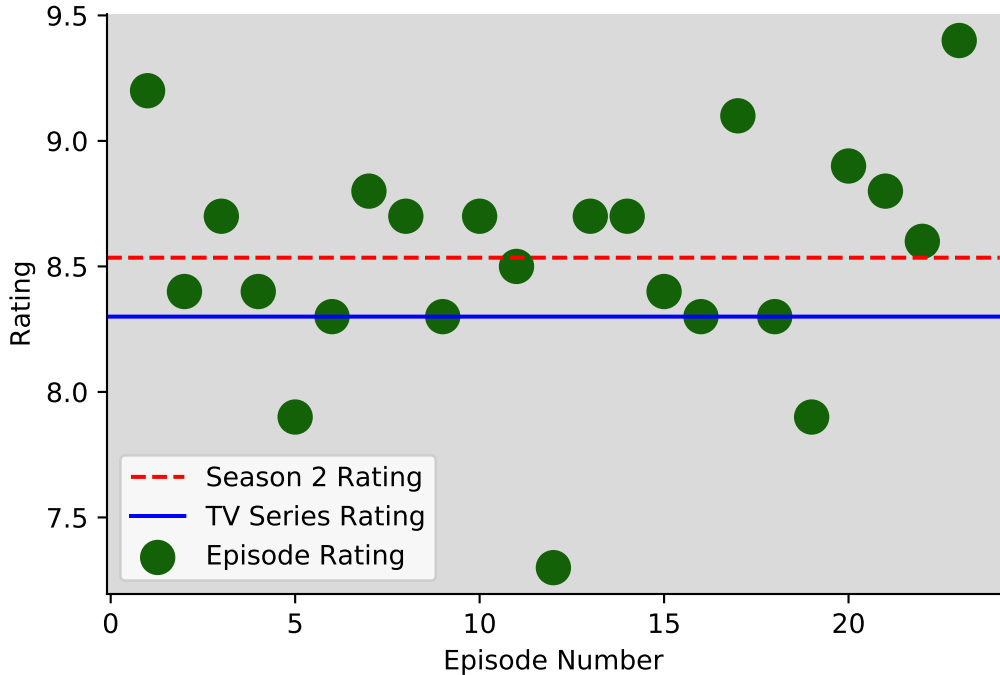

Lost (TV Series 2004-2010) - IMDb

Season : 1

Lost (TV Series 2004-2010) - IMDb

Season : 2

Lost (TV Series 2004-2010) - IMDb

Season : 3

Lost (TV Series 2004-2010) - IMDb

Season : 4

Lost (TV Series 2004-2010) - IMDb

Season : 5

Lost (TV Series 2004-2010) - IMDb

Season : 6