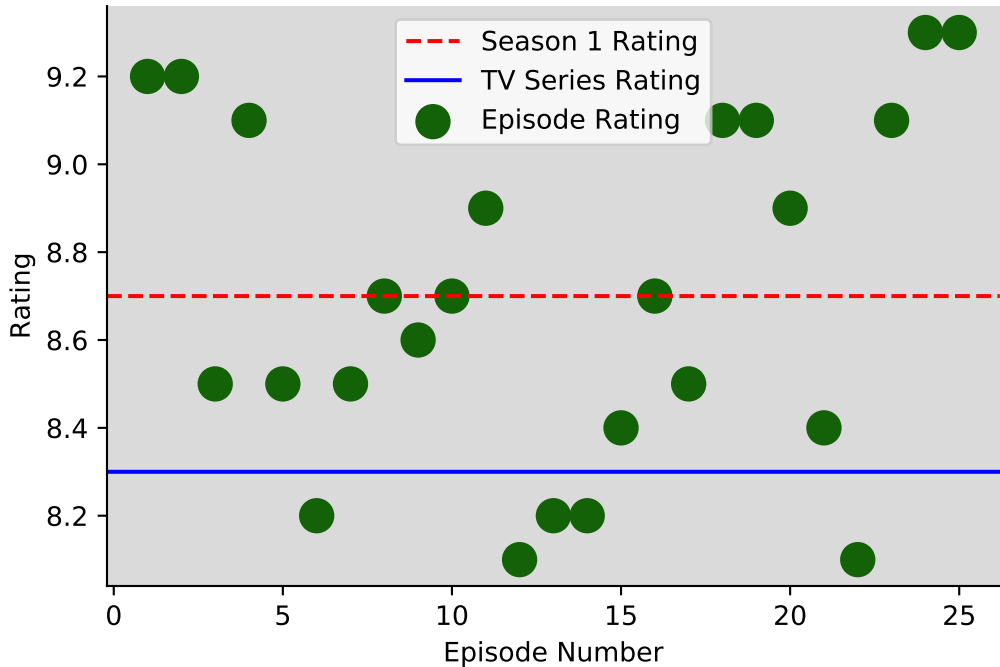

Lost (TV Series 2004-2010) - IMDb

Season : 1

Lost (TV Series 2004-2010) - IMDb

Season : 2

Lost (TV Series 2004-2010) - IMDb

Season : 3

Lost (TV Series 2004-2010) - IMDb

Season : 4

Lost (TV Series 2004-2010) - IMDb

Season : 5

Lost (TV Series 2004-2010) - IMDb

Season : 6