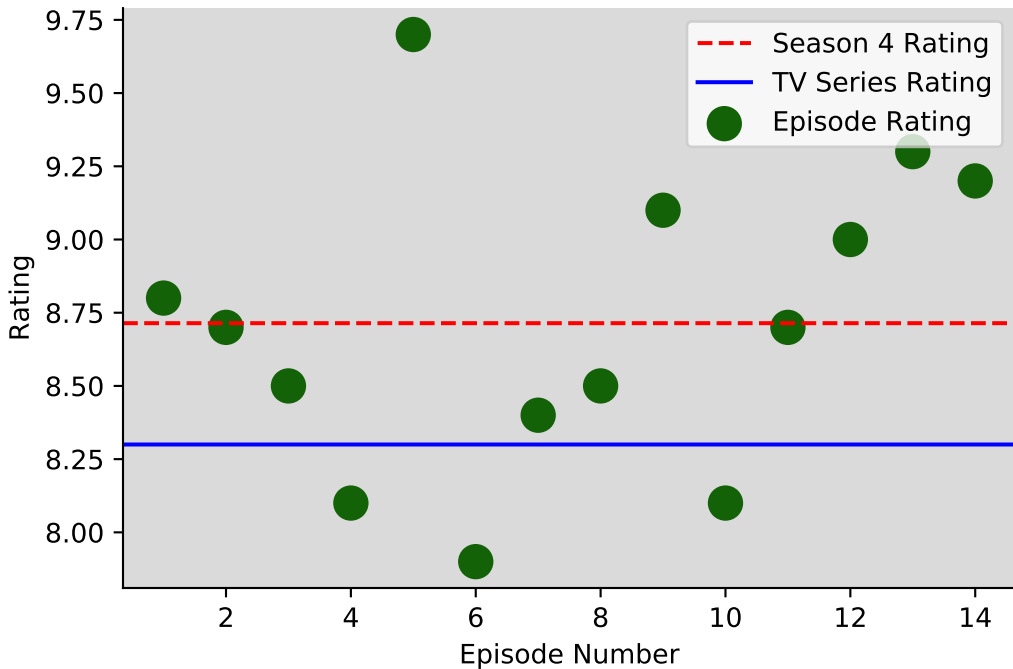

Lost (TV Series 2004-2010) - IMDb

Season : 1

Lost (TV Series 2004-2010) - IMDb

Season : 2

Lost (TV Series 2004-2010) - IMDb

Season : 3

Lost (TV Series 2004-2010) - IMDb

Season : 4

Lost (TV Series 2004-2010) - IMDb

Season : 5

Lost (TV Series 2004-2010) - IMDb

Season : 6