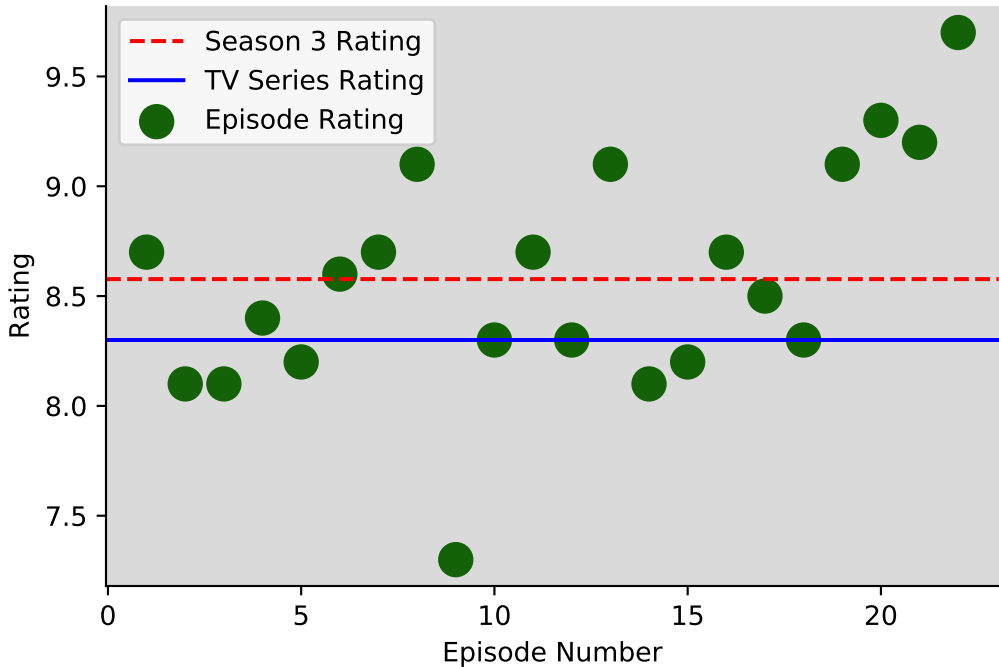

Lost (TV Series 2004-2010) - IMDb

Season : 1

Lost (TV Series 2004-2010) - IMDb

Season : 2

Lost (TV Series 2004-2010) - IMDb

Season : 3

Lost (TV Series 2004-2010) - IMDb

Season : 4

Lost (TV Series 2004-2010) - IMDb

Season : 5

Lost (TV Series 2004-2010) - IMDb

Season : 6